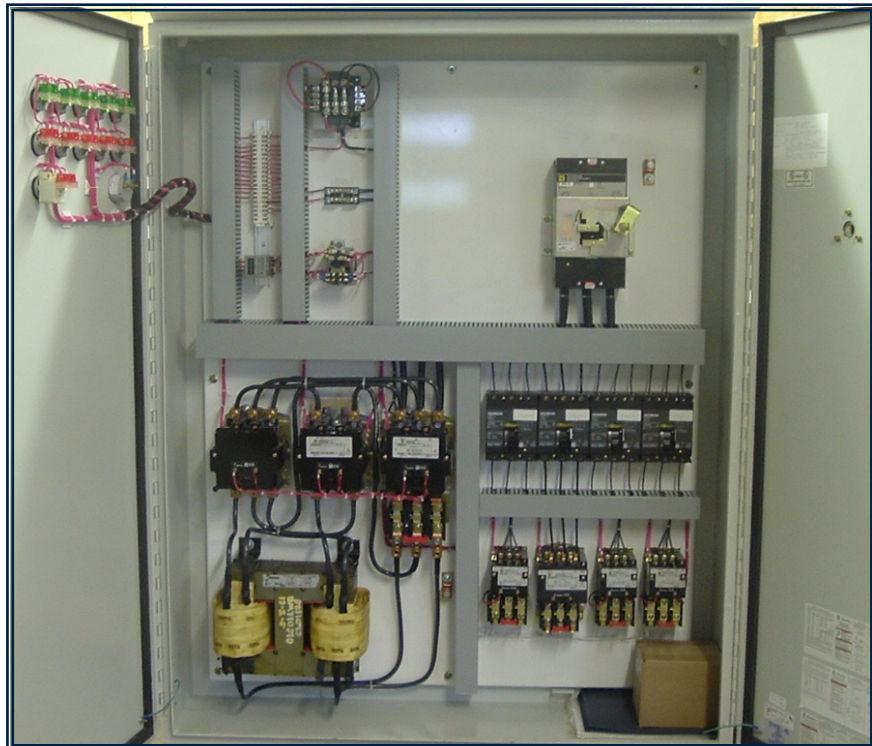

# *Reduced Voltage Starters*

**Stock  
100 -400  
HP**

**Totally  
Field  
Serviceable**

- **Durable High Torque Means of Reduced Current Starts on Large Horsepower**
- **More Tolerant of “Dirty Power” Than Electronic Starters**